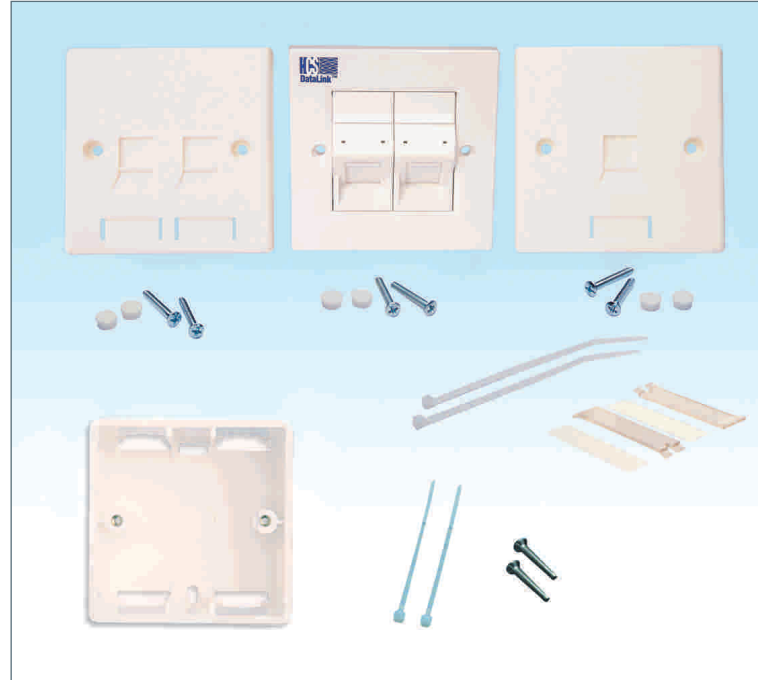

UK Style Face Plates

Description

HCS offers a full range of high quality, state of the art Face plates, Outlets and Surface-mount boxes for professional installations, needed to provide fully compliant copper and fiber-optic cabling systems.

HCS UK Style face plates series includes high quality, state-of-the-art plates and boxes for perfect and professional installations, needed to provide fully compliant copper and fiber-optic cabling systems.

The range of products includes two optional plates with station ID, fitting into a single back box.

Proper use of HCS DataLink & DataLight Face Plates, Outlets and Back-boxes, along with all HCS cabling components provide high-quality cabling systems which are supported by the Century™ Lifetime Warranty and the DoubleSafe™ QA program as a part of complete HCS cabling system.

Ordering Information

HCS P/N	Description	Ports	Dimensions mm			Notes
			L	W	H	
W00-40001	UK Style Mount Back Box	0	87	87	38	-
W00-40101	UK Style Face Plate Single Port	1	86	86	0	-
W00-40102	UK Style Face Plate Double Port	2	86	86	0	-
W00-40103	UK Style Face Plate 45 degree Single Port	1	86	86	0	-
W00-40104	UK Style Face Plate 45 degree Double Port	2	86	86	0	-
W00-40105	UK Style Face Plate with station ID Single Port	1	86	86	0	-
W00-40106	UK Style Face Plate with station ID Double Port	2	86	86	0	-