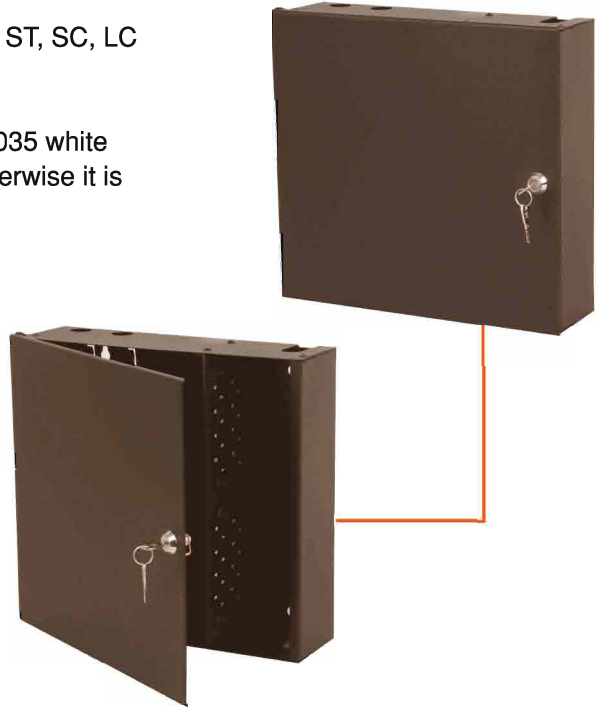

## WALL MOUNTING TYPE FIBER OPTIC TERMINATION BOX

\*It is designed for fiber optic termination. ST, SC, LC connector plates are available.

\*Standard colour is Ral9005 black. Ral7035 white colour is also possible. Unless noted otherwise it is shipped in black-Ral9005.

\*Lockable front door

\*Shipment configuration is 1ea. PG16 plug and 1ea. plastic cable organiser.

\*Cable clamps on the inner surface

ORDER NO	PRODUCT DEFINITION
M66 FBOX 24ST	24 port ST wall mounting fiber optic termination box
M66 FBOX 24SC D	24 port SC - duplex wall mounting fiber optic termination box
M66 FBOX 24SC S	24 port SC - simplex wall mounting fiber optic termination box

## 19" RACK MOUNT FIBER OPTIC TERMINATION BOX

\*It is designed for fiber optic termination. ST, SC, LC connector plates are available in front.

\*Standard colour is Ral9005 black. Ral7035 white colour is also possible. Unless noted otherwise it is shipped in black-Ral9005.

\*Lockable on front with spring type screws.

\*Shipment configuration is 1ea. PG16 plug and 4ea. plastic cable organiser.

\*Cable clamps on the inner surface for fixing cables.

\* 1U 19" rack mount

\* Sliding type tray to access pigtails